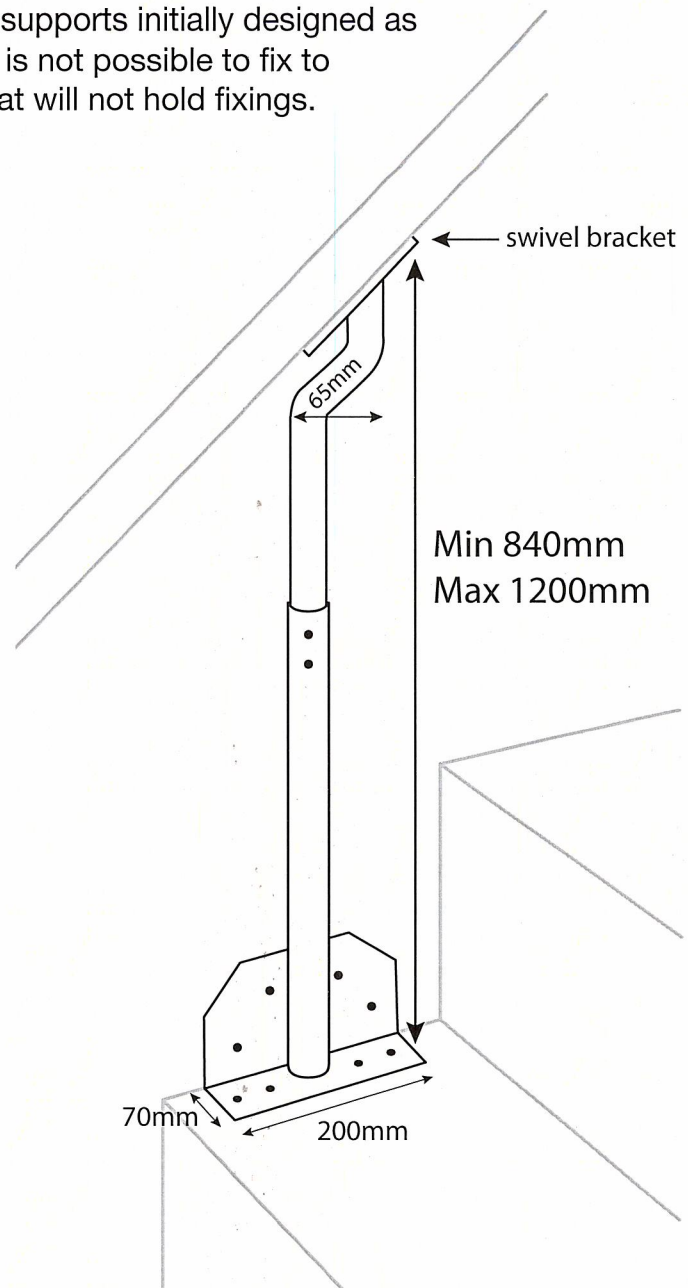

## The Magic Stair Rail - Adjustable

The Magic Stair Rail is a series of adjustable supports initially designed as a safe alternative fixing for handrails where it is not possible to fix to a stud wall or similar surfaces or materials that will not hold fixings.

- the handrail can be set to the desired height and angle required
- it can be fitted to go around corners or half landings
- can be fixed and removed with minimal damage

Code: PGR14A